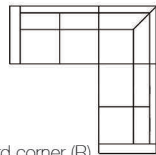

Chaiselongue (R)  
Art. Nr.: 16173  
Dimensions:  
A-H90 x D155 x W240cm  
B-H90 x D155 x W242cm  
E-H90 x D155 x W244cm  
Sleeping dimensions:  
206 x 144cm  
Storage box

Open corner (L)  
Art. Nr.: 16174  
Dimensions:  
A-H90 x D226 x W240cm  
B-H90 x D226 x W241cm  
E-H90 x D226 x W242cm  
Sleeping dimensions:  
212 x 144cm  
Storage box

Open corner (R)  
Art. Nr.: 16175  
Dimensions:  
A-H90 x D226 x W240cm  
B-H90 x D226 x W241cm  
E-H90 x D226 x W242cm  
Sleeping dimensions:  
212 x 144cm  
Storage box

U shape (L)  
Art. Nr.: 16176  
Dimensions:  
A-H90 x D226 x W309cm  
B-H90 x D226 x W310cm  
E-H90 x D226 x W311cm  
Sleeping dimensions:  
144 x 284cm  
Storage box

U shape (R)  
Art. Nr.: 16177  
Dimensions:  
A-H90 x D226 x W309cm  
B-H90 x D226 x W310cm  
E-H90 x D226 x W311cm  
Sleeping dimensions:  
144 x 284cm  
Storage box

Standard corner (L)  
Art. No: 16256  
A-H90 x D240 x W240  
B-H90 x D241 x W241  
E-H90 x D242 x W242  
Sleeping dimensions:  
212 x 144cm  
Storage box

Standard corner (R)  
Art. No: 16257  
A-H90 x D240 x W240  
B-H90 x D241 x W241  
E-H90 x D242 x W242  
Sleeping dimensions:  
212 x 144cm  
Storage box

Pouffe  
with storage  
Art. No.: 16258  
H46 x D70 x W70cm